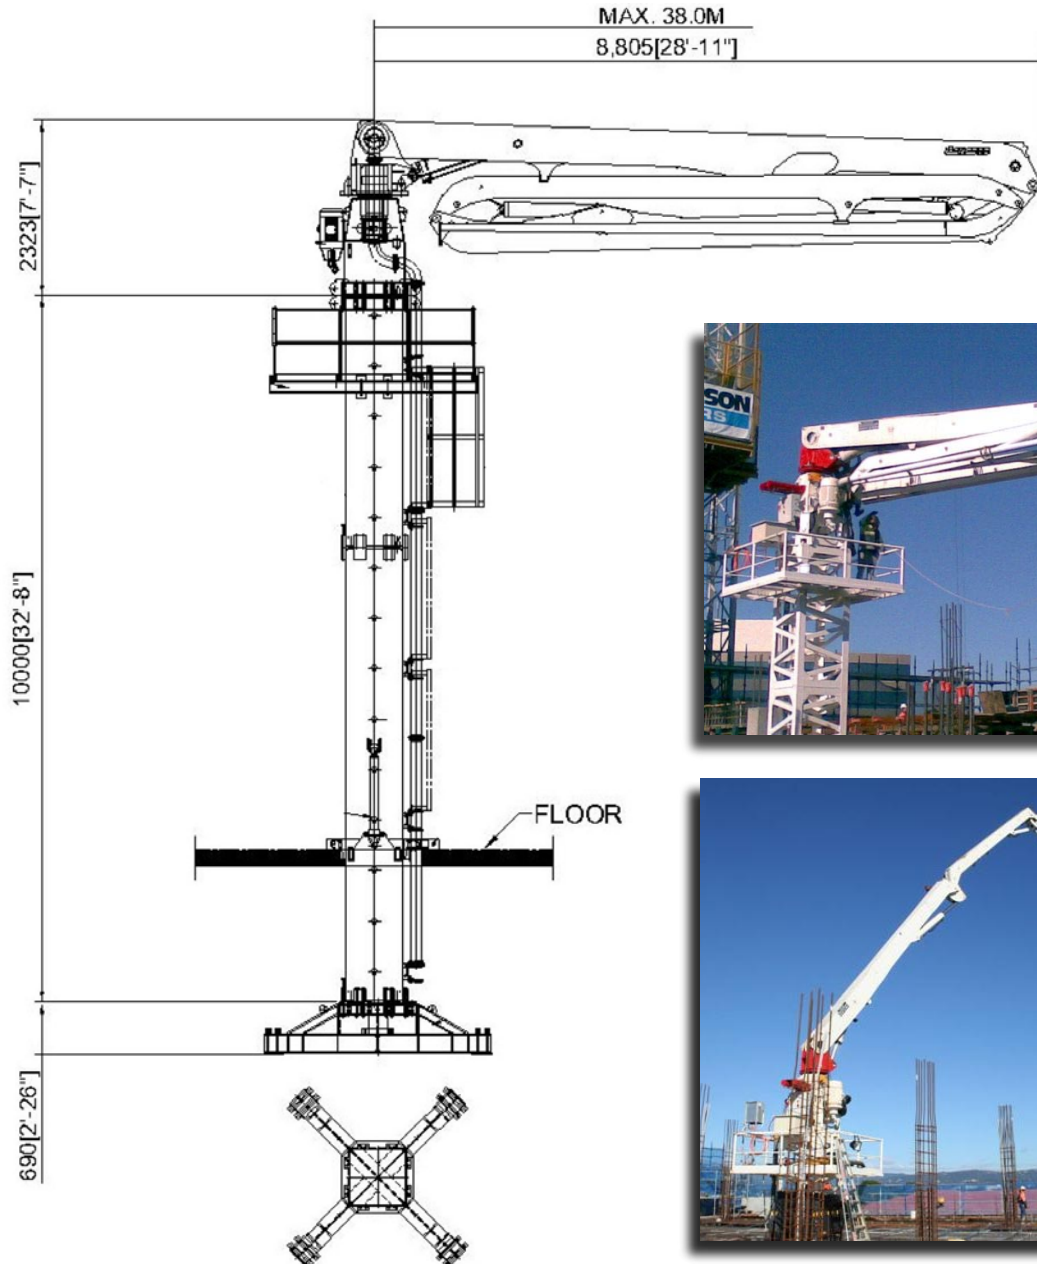

CPP-28-PB CCP-32-PB CCP-36-PB CCP-38-PB

Concord offers a strong line up of placing booms from 28 meters up to 38 meters. All sizes are available in both a Z and Roll-n-Fold boom configuration. Contact our head office for more information and complete specifications on each model.